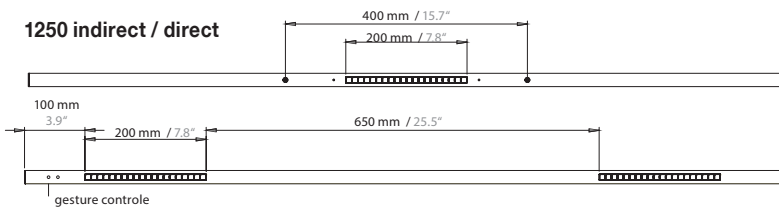

1250 indirect / direct