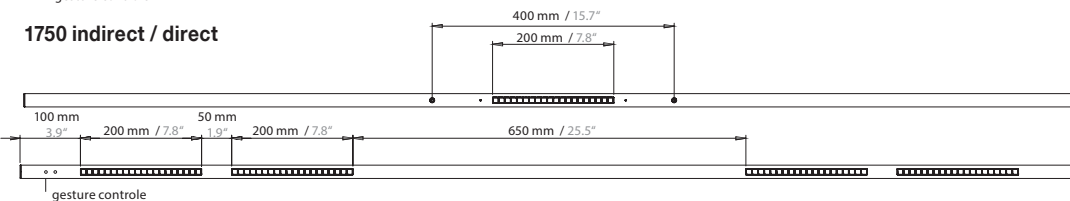

1750 indirect / direct

---	---	---	---	---	000.	Y

Complete order number