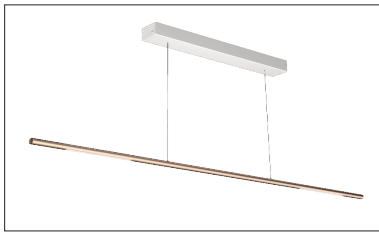

## PALITO LINEA

Housing: Pendant light, solid aluminium housing  
 Design: Ulrich Sattler | Michael Schmidt, Code2design

	Size: Ø / L mm	Inches	LED Watt direct / indirect	Lumen <sup>1)</sup> direct / indirect	Weight <sup>2)</sup> kg / lbs	Item No.	LED	Dimming	LED	Finish	Power supply cable	Mounting version
<b>SIZE</b>	<b>Ø 22 / L 1250 mm</b>	<b>Ø 0.9 / L 49.2"</b>	10 / 5	1.260 / 630		<b>1545.</b>	x x x.	x x x.	x x x.	x x x.	x x x x.	x
	<b>Ø 22 / L 1750 mm</b>	<b>Ø 0.9 / L 68.8"</b>	20 / 5	2.520 / 630		<b>1546.</b>	x x x.	x x x.	x x x.	x x x.	x x x x.	x
<b>LED</b>		<b>Standard: Warm-white</b>		<b>3000 K</b>		x x x.	<b>30.</b>	x x x.	<b>30.</b>	x x x.	x x x x.	x
CRI > 90 *CRI > 80		<b>Optional:</b>		4000 K		x x x.	<b>40.</b>	x x x.	<b>40.</b>	x x x.	x x x x.	x
		Neutral-white		2700 K		x x x.	<b>27.</b>	x x x.	<b>27.</b>	x x x.	x x x x.	x
		Extra warm-white		2700 - 6500 K*		x x x.	<b>80.</b>	x x x.	<b>80.</b>	x x x.	x x x x.	x
		Tunable white										
		*(only with gesture control)										
<b>Dimming</b>		<b>Standard:</b>	TRIAC			x x x.	x x x.	<b>11.</b>	x x x.	x x x.	x x x x.	x
		<b>Optional:</b>	DALI			x x x.	x x x.	<b>61.</b>	x x x.	x x x.	x x x x.	x
			Dimming via gesture control			x x x.	x x x.	<b>21.</b>	x x x.	x x x.	x x x x.	x
<b>Finish</b>		<b>Standard:</b>	<b>66</b>	bronze anodised brushed		x x x.	x x x.	x x x.	x x x.	<b>.</b>	x x x x.	x
		<b>Optional:</b>	<b>60</b>	silver anodised brushed								
			<b>62</b>	black anodised brushed								
			<b>65</b>	champ. gold anodised brushed								
<b>Power supply cable</b>		<b>000</b>	current carrying suspension cables			x x x.	x x x.	x x x.	x x x.	x x x.	<b>000.</b>	x
<b>Mounting version</b>		<b>Canopy:</b>	Type	Size mm / inch		x x x.	x x x.	x x x.	x x x.	x x x.	x x x x.	<b>Y</b>
		<b>DBH 542</b>	<b>Mounting version Y</b>	542 x 68 x 53 mm / 21.3 x 2.7 x 2.1"								
				Colour white (12), similar RAL 9003								

Input voltage for all external power supply units and canopy is 220-240 VAC 50/60 Hz.