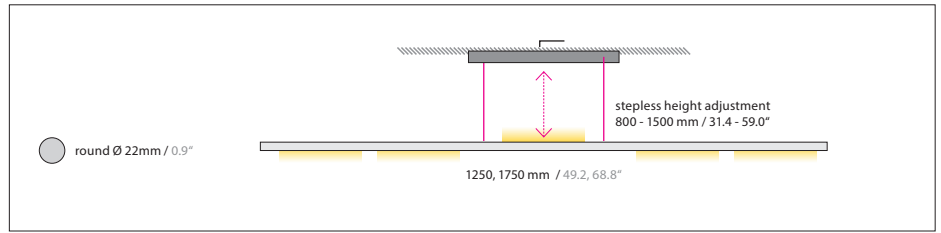

## PALITO LINEA

Housing: Pendant light, solid aluminium housing  
 Design: Ulrich Sattler | Michael Schmidt, Code2design

	Size: Ø / L mm	Inches	LED Watt direct / indirect	Lumen <sup>1)</sup> direct / indirect	Weight <sup>2)</sup> kg / lbs	Item No.	LED	Dimming	LED	Finish	Power supply cable	Mounting version
<b>SIZE</b>	<b>Ø 22 / L 1250 mm</b>	<b>Ø 0.9 / L 49.2"</b>	10 / 5	1.260 / 630		<b>1545.</b>	x x x.	x x x.	x x x.	x x x.	x x x x.	x
	<b>Ø 22 / L 1750 mm</b>	<b>Ø 0.9 / L 68.8"</b>	20 / 5	2.520 / 630		<b>1546.</b>	x x x.	x x x.	x x x.	x x x.	x x x x.	x
<b>LED</b>		<b>Standard: Warm-white</b>		<b>3000 K</b>		x x x.	<b>30.</b>	x x x.	<b>30.</b>	x x x.	x x x x.	x
CRI > 90 *CRI > 80		<b>Optional:</b>		4000 K		x x x.	<b>40.</b>	x x x.	<b>40.</b>	x x x.	x x x x.	x
		Neutral-white		2700 K		x x x.	<b>27.</b>	x x x.	<b>27.</b>	x x x.	x x x x.	x
		Extra warm-white		2700 - 6500 K*		x x x.	<b>80.</b>	x x x.	<b>80.</b>	x x x.	x x x x.	x
		Tunable white										
		*(only with gesture control)										
<b>Dimming</b>		<b>Standard:</b>	TRIAC			x x x.	x x x.	<b>11.</b>	x x x.	x x x.	x x x x.	x
		<b>Optional:</b>	DALI			x x x.	x x x.	<b>61.</b>	x x x.	x x x.	x x x x.	x
			Dimming via gesture control			x x x.	x x x.	<b>21.</b>	x x x.	x x x.	x x x x.	x
<b>Finish</b>		<b>Standard:</b>	<b>66</b>	bronze anodised brushed		x x x.	x x x.	x x x.	x x x.	<b>.</b>	x x x x.	x
		<b>Optional:</b>	<b>60</b>	silver anodised brushed								
			<b>62</b>	black anodised brushed								
			<b>65</b>	champ. gold anodised brushed								
<b>Power supply cable</b>		<b>000</b>	current carrying suspension cables			x x x.	x x x.	x x x.	x x x.	x x x.	<b>000.</b>	x
<b>Mounting version</b>		<b>Canopy:</b>	Type	Size mm / inch		x x x.	x x x.	x x x.	x x x.	x x x.	x x x x.	<b>Y</b>
		<b>DBH 542</b>	<b>Mounting version Y</b>	542 x 68 x 53 mm / 21.3 x 2.7 x 2.1"								
				Colour white (12), similar RAL 9003								